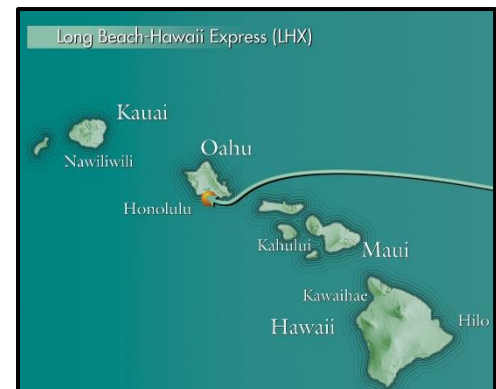

On its forecasted track, Douglas will pass near or over the islands of Maui, Oahu and Kauai during Sunday and into the evening.

As of 14:00 Sunday, July 26th, U.S. Coast Guard and Hawaii Harbors/DOT port status are as follows:

Hawaii County/ Big Island: Condition Zulu – port closed.

Maui: Condition Zulu – port closed.

Oahu: Condition Zulu – port closed.

Kauai: Condition Zulu – port closed.

Marjorie C MC137W (LHX): The Marjorie C 137W has slowed her transit to come in behind the storm's track and is tentatively scheduled for Monday, July 27 at 13:30 for vessel operations at Honolulu Pier 51.

Vessel and Terminal Operation schedules are finalized only after the appropriate agency clearances have been provided for harbors, ship channels, and terminals; and with the safety of our Hawaii personnel fully secured.

Neighbor Island Freight off the MC137W:

At this time, Young Brothers announced they have cancelled their Monday barge departures ex Honolulu. We do not have firm departure dates/times for the connecting barge sailings and we will continue to monitor the situation with each neighbor island and provide further updates on barge connections as we receive them.

Barring any significant changes, our next update will be early Monday July 27th.