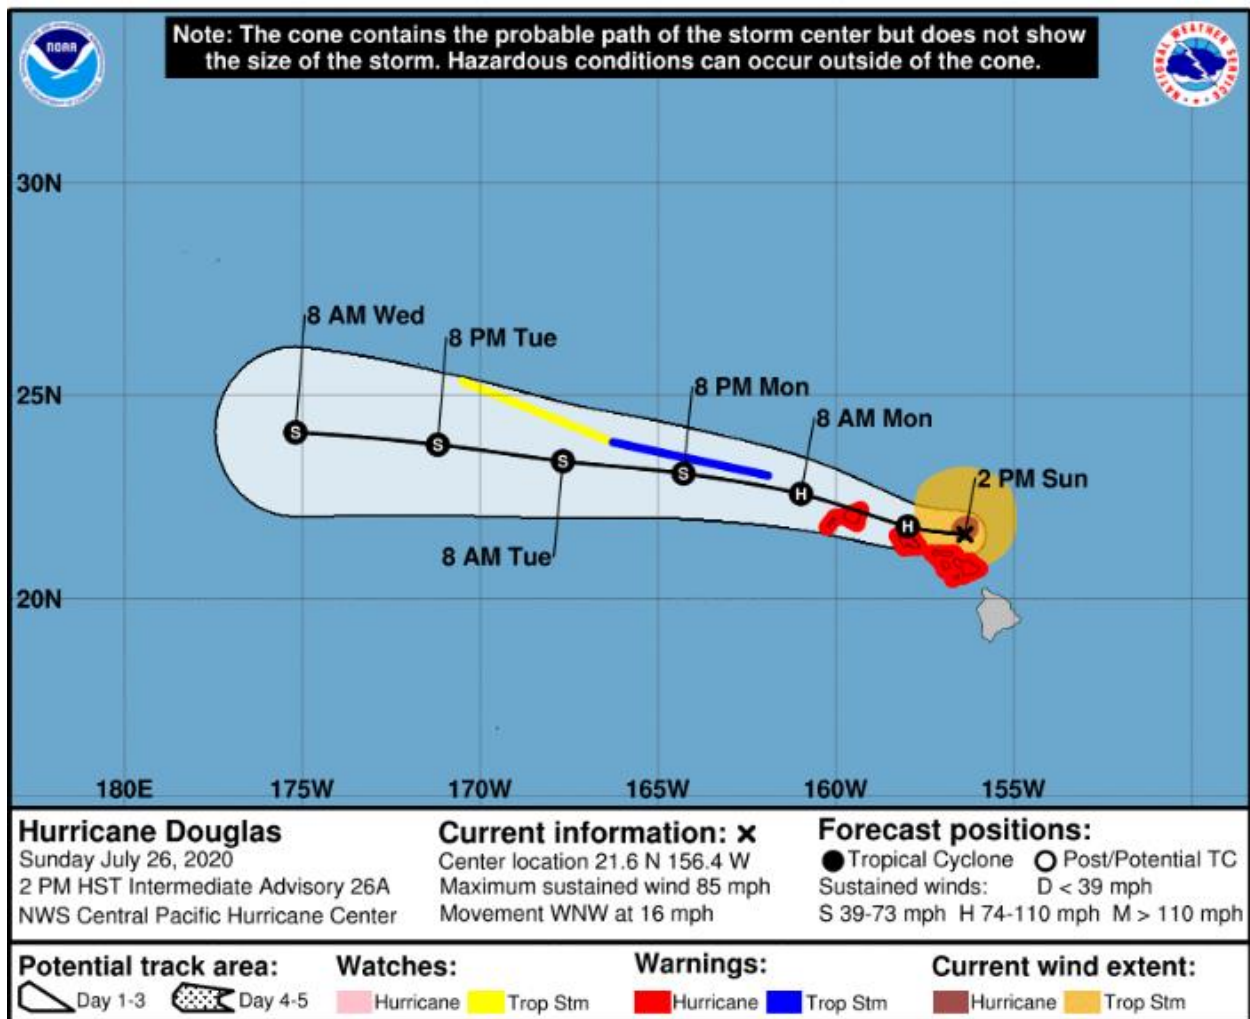

Pasha Hawaii is working to safely to prepare for the pending weather event and we appreciate your cooperation with all safety and security instructions.

If you have any questions, please contact your Pasha Hawaii Sales Representative or Customer Service. Thank you for choosing Pasha Hawaii.

Container Customer Service 877-322-9920 / ContainerBookings@pashahawaii.com
Ro-Ro Customer Service 866-393-9831 / OHW@pashahawaii.com
Vehicle Customer Service 866-363-7485 / AutoService@pashahawaii.com